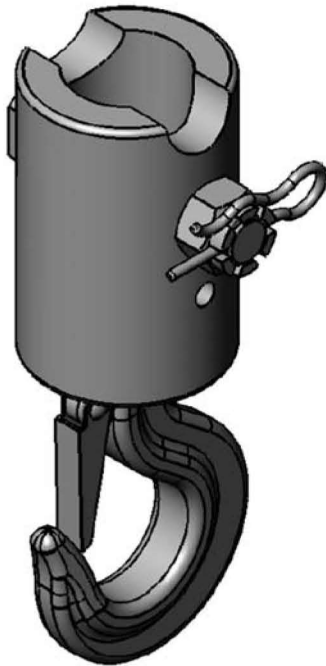

# ROTECH / RH 50/50 - 80/78

## KEY FEATURES

- Swedish high quality Gunnebo hook
- High sleeve for increased stability
- Tight fit

	RH 50/50	RH 50/59	RH 50/69	RH 80/59	RH 80/69	RH 80/78
<b>A</b>	87	98	98	98	98	117
<b>B</b>	225	230	230	267	267	227
<b>C</b>	25	30	30	30	30	35
<b>D</b>	50	59	69	59	69	78
<b>E</b>	42	42	42	49	49	49

## MODEL SPECIFICATIONS

MODEL	Kg	ton
RH 50/50	7	5
RH 50/59	8,5	5
RH 50/69	8	5
RH 80/59	10,5	8
RH 80/69	10	8
RH 80/78	13,5	8