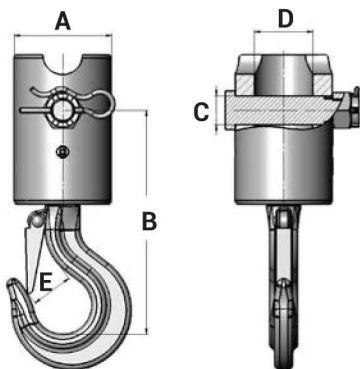

# ROTECH / RH 50/50 - 80/78

## KEY FEATURES

- Swedish high quality Gunnebo hook
- High sleeve for increased stability
- Tight fit

	RH 50/50	RH 50/59	RH 50/69	RH 80/59	RH 80/69	RH 80/78
<b>A</b>	87	98	98	98	98	117
<b>B</b>	225	230	230	267	267	227
<b>C</b>	25	30	30	30	30	35
<b>D</b>	50	59	69	59	69	78
<b>E</b>	42	42	42	49	49	49

## MODEL SPECIFICATIONS

MODEL	Kg	ton
RH 50/50	7	5
RH 50/59	8,5	5
RH 50/69	8	5
RH 80/59	10,5	8
RH 80/69	10	8
RH 80/78	13,5	8